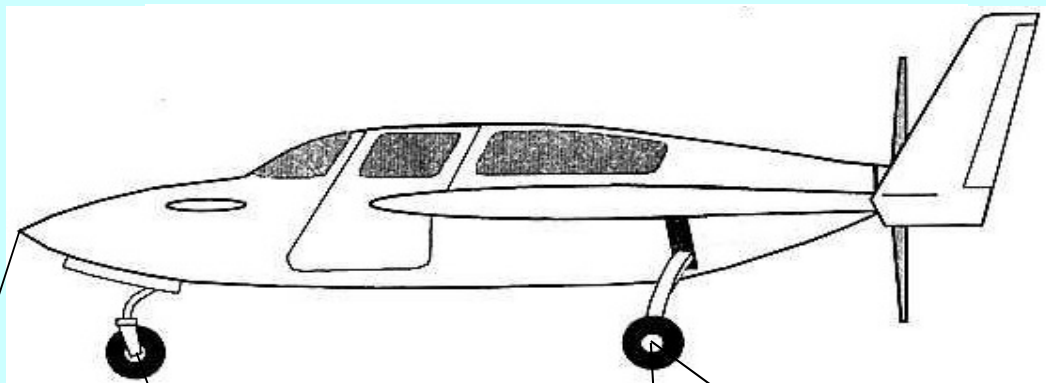

**N621CM**

6/4/2015

Datum:

Nose Gear

L. Main Gear

R. Main Gear

"0"

30.75

Distance--inches

143.625

102

Weight in pounds

911

906

	Weight (lbs)	Arm (inches)	Moment (in-lbs.)
Nose Gear:	102	30.75	3136.5
Right Main	906	143.625	130124.3
Left Main	911	143.625	130842.4
Removed Weight	-45	138.0667	-6213
Added Weight	0	0	0
Empty Weight	1874	CG 137.6	257890.1